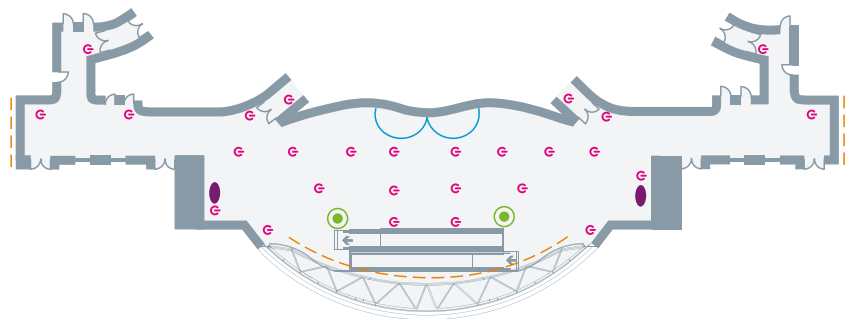

LEVEL 5 FOYER

ABOUT THE FOYER

Our bright and spacious fifth floor foyer is on the highest floor of the building, and so offers the most impressive, panoramic views of Dublin's city, bay and surrounding mountains.

Offering delegates a breath of fresh air between conference and meeting sessions, our light-flooded foyers are also perfect for registration, welcome receptions and hospitality.

Level 5 foyer is also equipped with full bar facilities, hidden behind our iconic feature wall.

Key

-  Power Access
-  Integrated Bar
-  Pillar
-  Mobile Signage Unit
-  Window

FOYER PLAN

FOYER VIEW

FLOOR PLAN - LEVELS 3 - 5

PLEASE NOTE

You may need additional Wi-Fi and power depending on your event's requirements. Your Event or Technical Production Manager will be happy to provide you with recommendations and quotes. This floor plan is to be used as a guide only, please contact your Event or Technical Production Manager for more detailed information and plans.