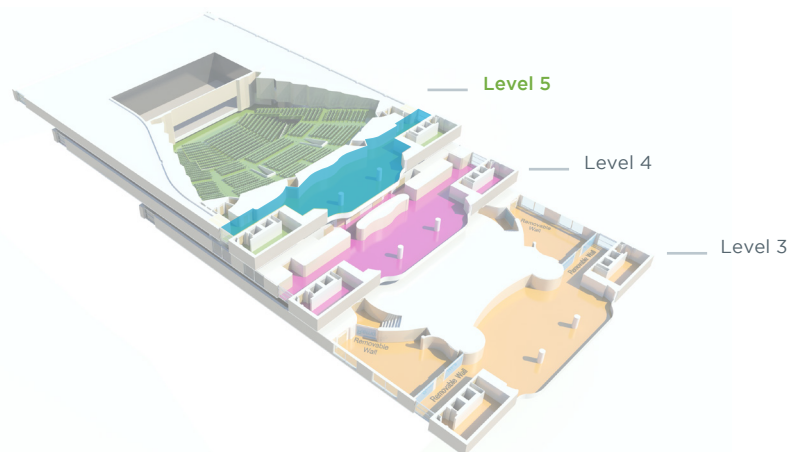

Offering delegates a breath of fresh air between conference and meeting sessions, our light-flooded foyers are also perfect for registration, welcome receptions and hospitality.

Level 5 foyer is also equipped with full bar facilities, hidden behind our iconic feature wall.

Key

-  Power Access
-  Integrated Bar
-  Pillar
-  Mobile Signage Unit
-  Window

FOYER PLAN

FOYER VIEW

FLOOR PLAN - LEVELS 3 - 5

PLEASE NOTE

You may need additional Wi-Fi and power depending on your event's requirements. Your Event or Technical Production Manager will be happy to provide you with recommendations and quotes. This floor plan is to be used as a guide only, please contact your Event or Technical Production Manager for more detailed information and plans.