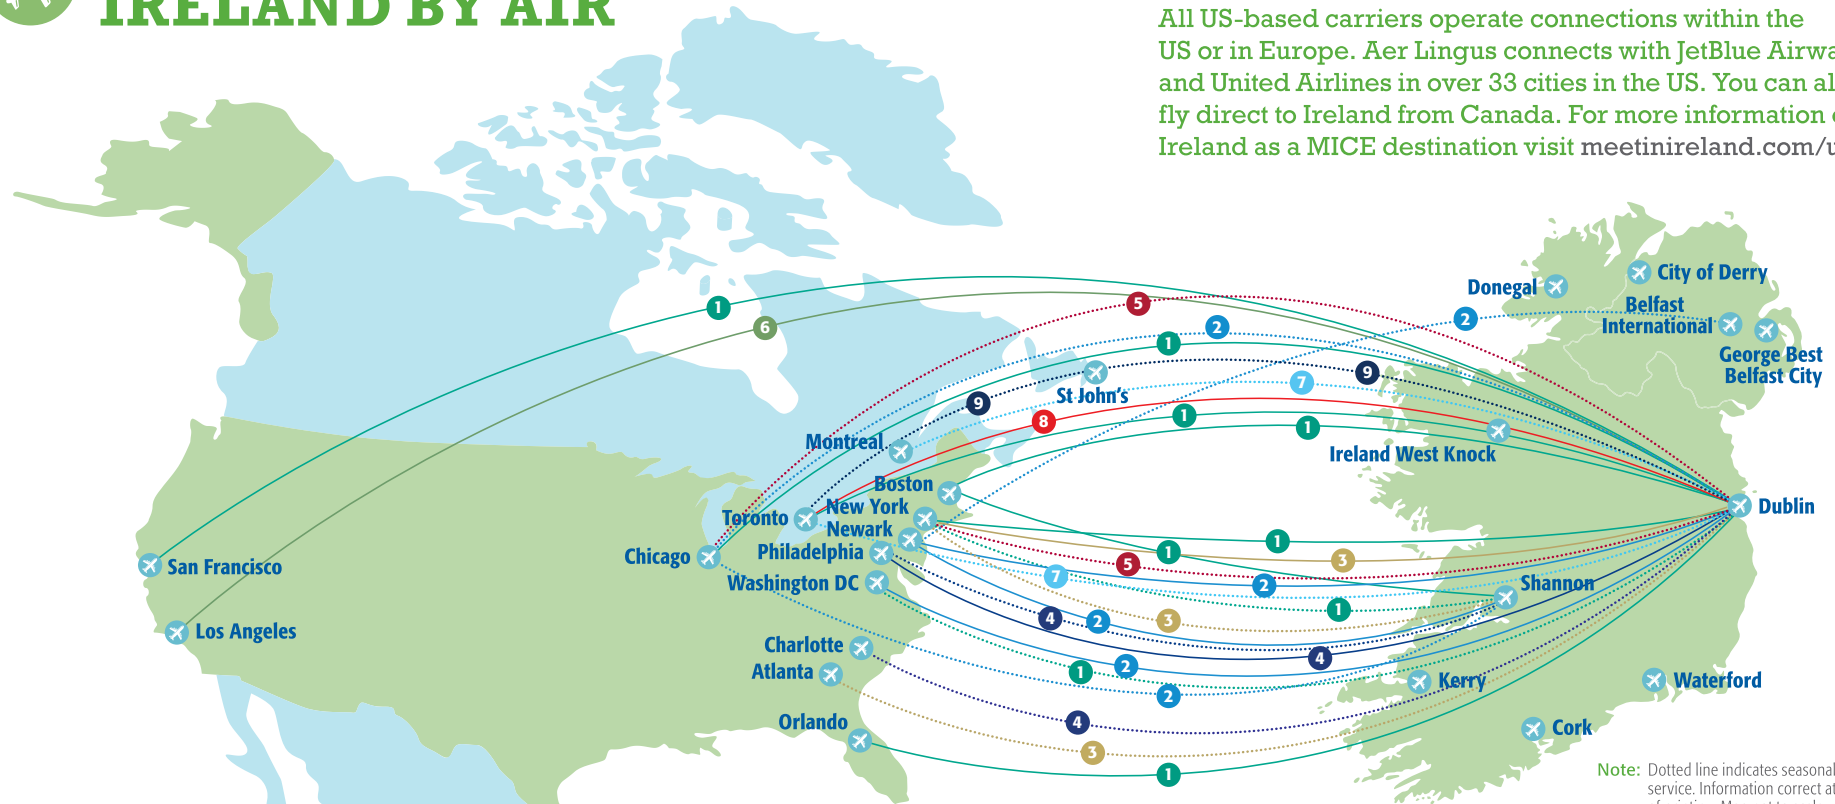

TRAVELING TO IRELAND BY AIR

GETTING TO IRELAND HAS NEVER BEEN EASIER

All US-based carriers operate connections within the US or in Europe. Aer Lingus connects with JetBlue Airways and United Airlines in over 33 cities in the US. You can also fly direct to Ireland from Canada. For more information on Ireland as a MICE destination visit meetinireland.com/us

Note: Dotted line indicates seasonal service. Information correct at time of printing. Map not to scale.

CARRIER	CONTACT	ROUTE
1 Aer Lingus	aerlingus.com	JFK - DUB JFK - SNN (seasonal) BOS - DUB BOS - SNN ORD - DUB MCO - DUB SFO - DUB YYZ - DUB IAD - DUB (seasonal)
2 UNITED	united.com	EWR - DUB EWR - SNN EWR - BFS (seasonal) IAD - DUB ORD - DUB (seasonal) ORD - SNN (seasonal)
3 DELTA	delta.com	JFK - DUB JFK - SNN (seasonal) ATL - DUB (seasonal)

CARRIER	CONTACT	ROUTE
4 U.S. AIRWAYS	usairways.com	PHL - DUB PHL - SNN (seasonal) CLT - DUB (seasonal)
5 American Airlines	aa.com	ORD - DUB (seasonal) JFK - DUB (seasonal)
6 Ethiopian	ethiopianairlines.com	LAX - DUB (June 2015)
7 Air transat	airtransat.com	YYZ - DUB (seasonal) YUL - DUB (seasonal)
8 AIR CANADA rouge	aircanada.com	YYZ - DUB
9 WESTJET	westjet.com	YYT - DUB (seasonal) YYZ - DUB (seasonal)