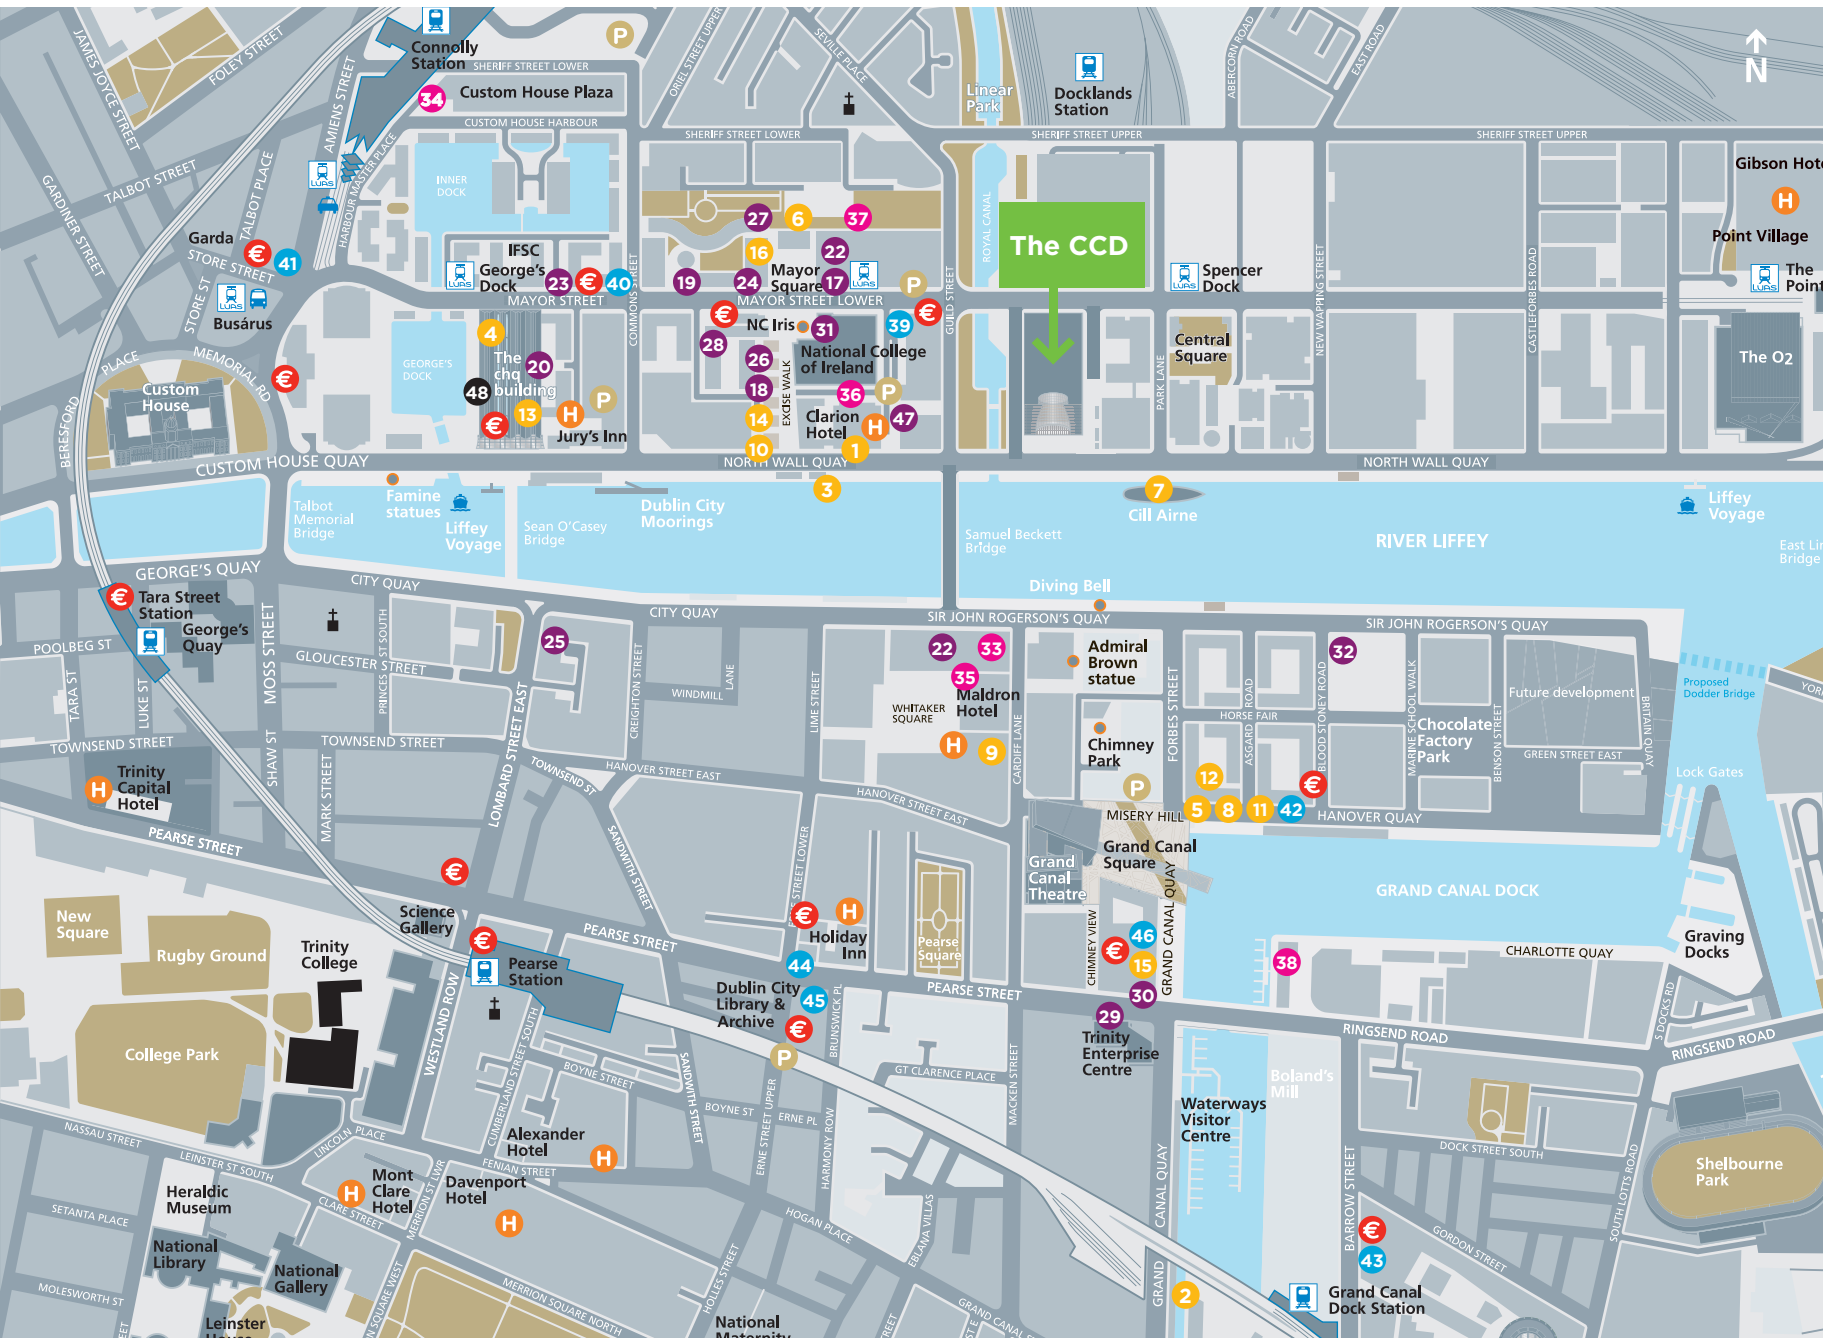

Map of Local Services

Your quick guide to key services within 15 minutes walk of The CCD

RESTAURANTS

1. 1 Kudos
2. 2 Bridge Bar & Grill
3. 3 Swai
4. 4 ely CHQ
5. 5 ely Hq
6. 6 La Cuveé
7. 7 The Cill Airne
8. 8 RIVA
9. 9 Stir
10. 10 Milano's
11. 11 Milano's
12. 12 Herbstreet
13. 13 Toss'd
14. 14 New York Grind
15. 15 Crystal Boat
16. 16 La Corte

CAFÉS

1. 17 Il Fornaio Cafe Bar
2. 18 Bagel Bar
3. 19 Insomnia
4. 20 Insomnia
5. 21 Bar Italia
6. 22 Munchies
7. 23 O'Briens
8. 24 O'Briens
9. 25 Pig and Heifer
10. 26 Seven Wonders
11. 27 Swedish Food Co
12. 28 Myo Sandwich Bar
13. 29 KC Peaches
14. 30 Il Valentino
15. 31 Continental Bakery
16. 31 Cafe Urbano
17. 32 Arabica Coffee

PUBS

1. 33 The Ferryman
2. 34 The Vaults
3. 35 Vertigo Bar
4. 36 Kudos
5. 37 Lagoon Bar & Restaurant
6. 38 Ocean Bar

SHOPS

1. 39 Mace
2. 40 Spar
3. 41 Londis
4. 42 Spar
5. 43 Spar
6. 44 Centra
7. 45 Spar
8. 46 Fresh
9. 47 Marks & Spencers Food Centre

SHOPPING CENTRE

1. 48 CHQ Building

HOTELS

POST OFFICE SERVICES

1. 43 Grand Canal Dock Station

ATMS